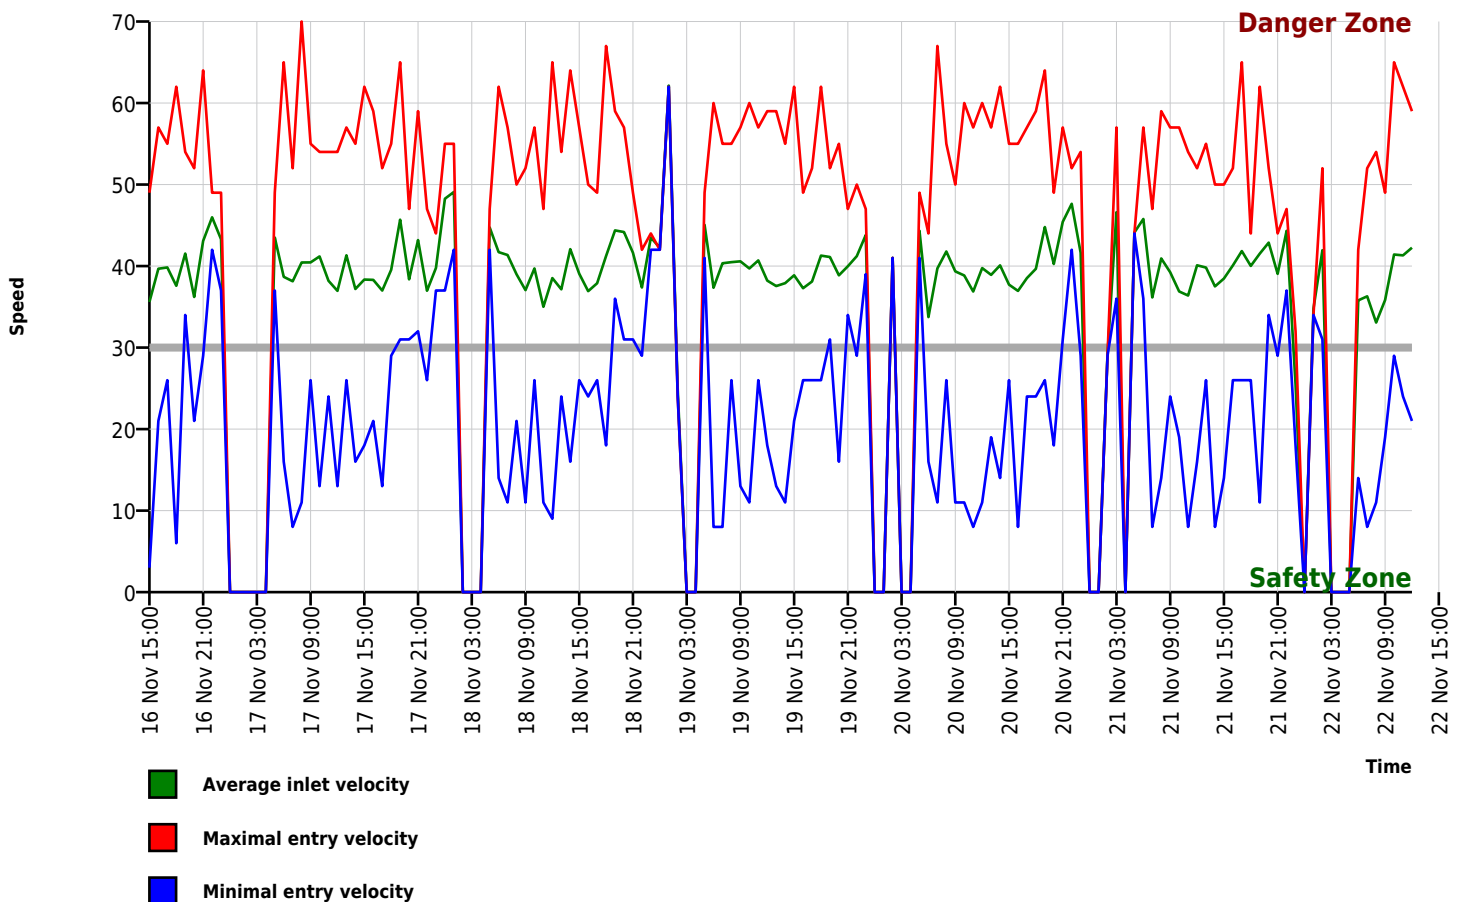

Author

Institution Chearsley Parish Council
Department
Street
Postal code HP180DW
City Chearsley
Country United Kingdom
Contact
Phone
Email

Generated with **DataCollect Webreporter** version 1.0 at 11/22/2020 13:53:52

Site

Name Chearsley P C 1
Dir. Oncoming (name) Aylesbury Road
Dir. Outgoing (name)
Posted Speed Limit
Comment
Device type **DSD**

Time Range

Start date 11/16/2020 15:00
End date 11/22/2020 12:59
Days Mo, Tu, We, Th, Fr, Sa, Su
Time Interval 60 minutes
Time / Day 00:00 - 23:59

Calc. Diagram