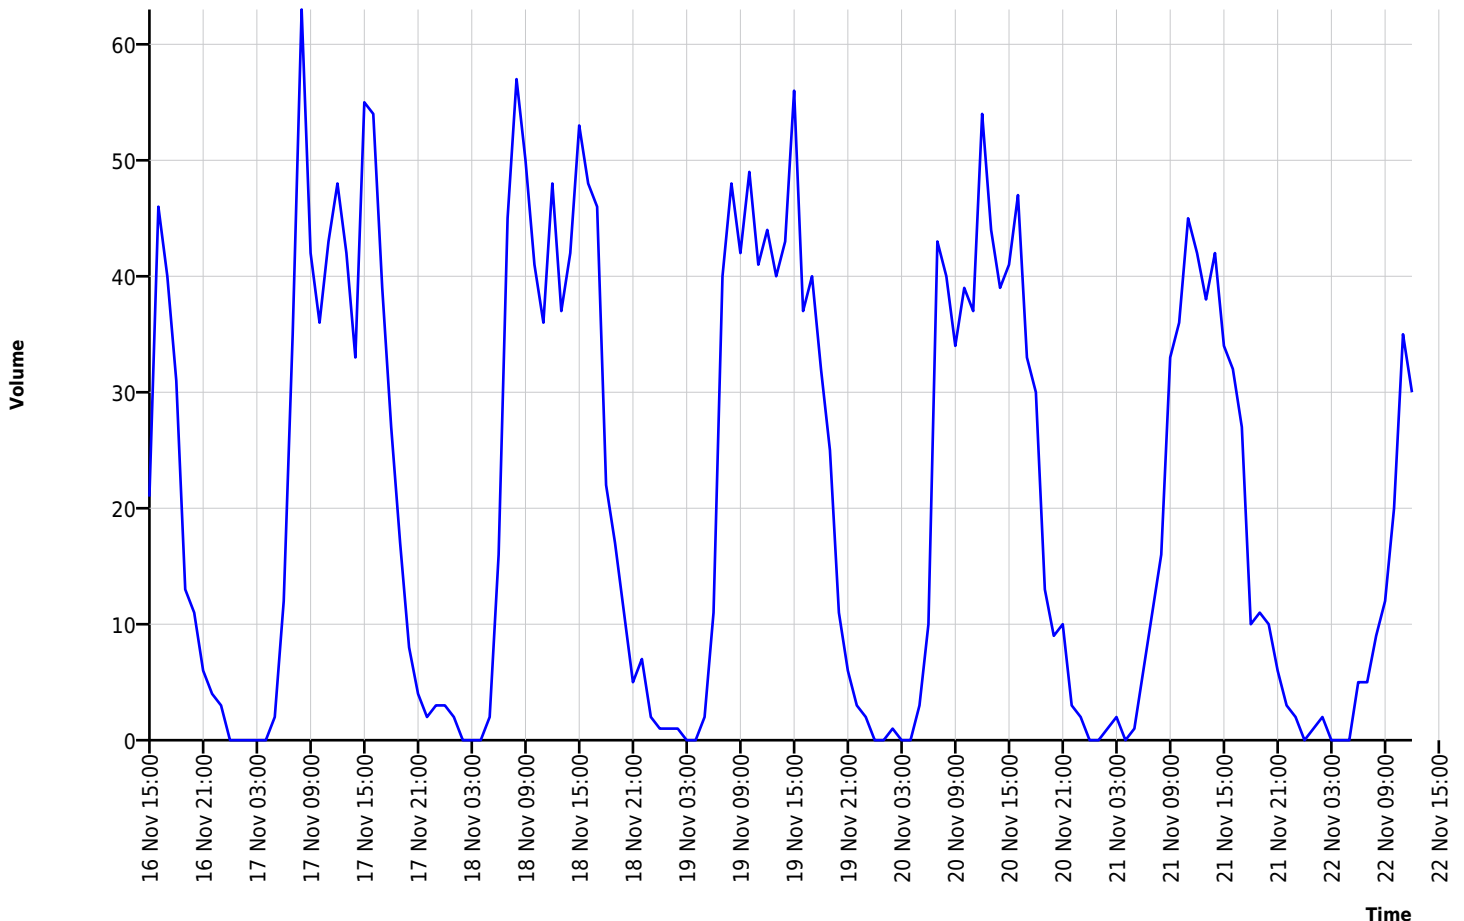

Author

Institution Chearsley Parish Council
Department
Street
Postal code HP180DW
City Chearsley
Country United Kingdom
Contact
Phone
Email

Generated with **DataCollect Webreporter** version 1.0 at 11/22/2020 13:53:52

Site

Name Chearsley P C 1
Dir. Oncoming (name) Aylesbury Road
Dir. Outgoing (name)
Posted Speed Limit
Comment
Device type **DSD**

Time Range

Start date 11/16/2020 15:00
End date 11/22/2020 12:59
Days Mo, Tu, We, Th, Fr, Sa, Su
Time Interval 60 minutes
Time / Day 00:00 - 23:59

Time / Volume graph