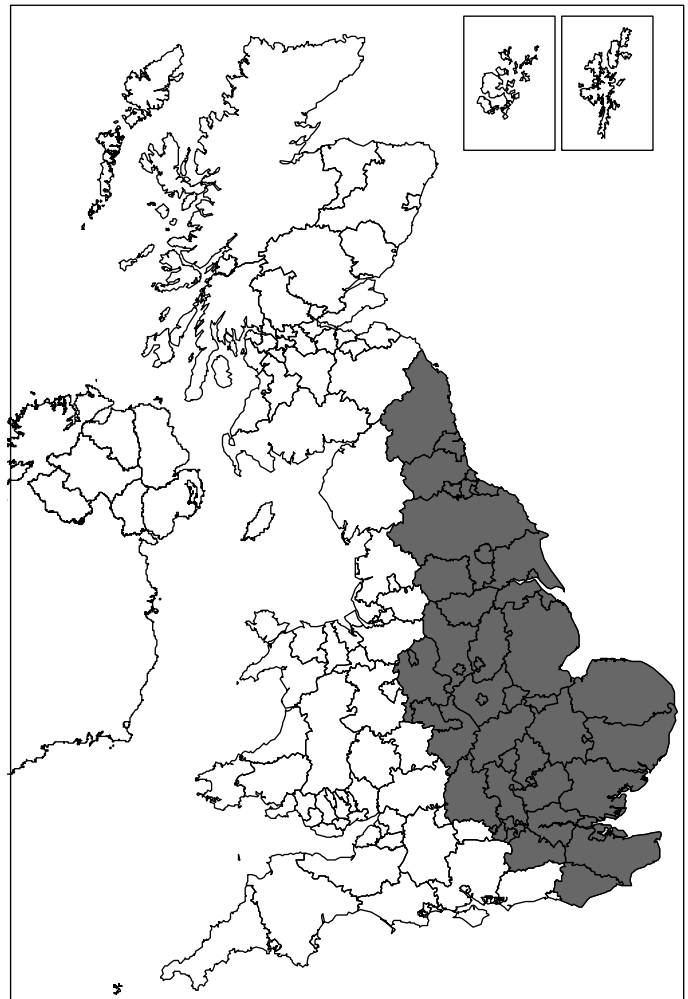

**FLASH WARNING**

**Flash Warning of**

- Heavy Rain

**For the following areas**

- East Midlands
- East of England
- NE England
- Yorkshire & Humber
- Bracknell Forest
- Buckinghamshire
- E Sussex
- Gtr London
- Kent
- Medway
- Milton Keynes
- Oxfordshire
- Reading
- Slough
- Staffordshire
- Stoke-on-Trent
- Surrey
- W Midlands
- Warwickshire
- Windsor + Maidenhead
- Wokingham

Heavy thundery showers will develop this morning and afternoon giving 20mm of rainfall generally and up to 40mm locally in the space of three hours.

The public are advised to take extra care and refer to the "Highways Agency" for further advice regarding traffic disruption on motorways and trunk roads.

**Issued by the Met Office at 04:07 on Tuesday, 07th July 2009**

**Valid from 10:00 on Tuesday, 07th July 2009 until 22:00 on Tuesday, 07th July 2009**

**For enquiries regarding this warning then please contact the Met Office Customer Centre.**